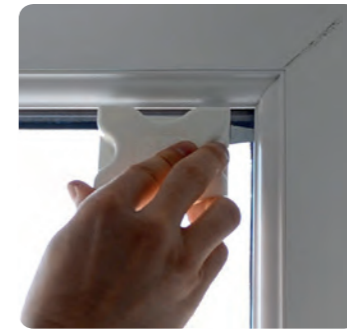

Perfect for bi-fold doors

Open doors or windows with blind in place

Quick to install, no drilling or screwing

Simple to operate

Child safe blinds  
No loose cords or chains

Multi-zone option available

Larger side extrusions to reduce light gaps and improve privacy