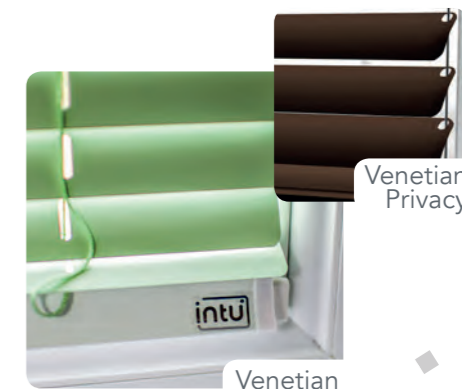

Our wide range of Hive. Pleated & Roller fabrics or Venetian slats include blackout, reflective and textured options giving you a wide choice of colours, designs and finishes.

Match your window frame to our selection of white, silver, brown and anthracite finishes to complete your look.

Find out more about all of the options available at [www.intublinds.co.uk](http://www.intublinds.co.uk)

White

Silver

Brown

Anthracite

Hive Micro

Venetian Privacy

Pleated Micro